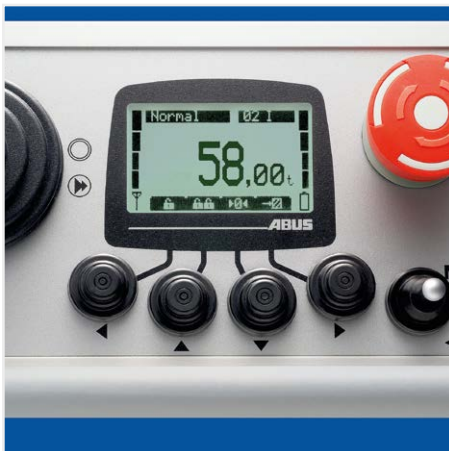

# ABURemote

The freedom you need

ABURemote gives you the freedom you need when transporting heavy loads. The load can be moved from the safest available standing position which offers the best overview.

The 'ABURemote Button' allows the operator to do this even with a single hand.

## User-friendly

operation

With the Radio Remote Control 'ABURemote Button', which is specially designed for optimised ergonomics, you can operate your crane with a single hand. Thanks to large command buttons facilitating easy access to the finely adjusted pressure points, your hand will not tire even during continuous operation.

## Backlit

display

Via the backlit display, data on chosen settings, active cranes and hoists, radio signal strength and battery charge is shown. And – if a load indicator system has been installed – the weight of the load on the hook is displayed in gross or net form if required.