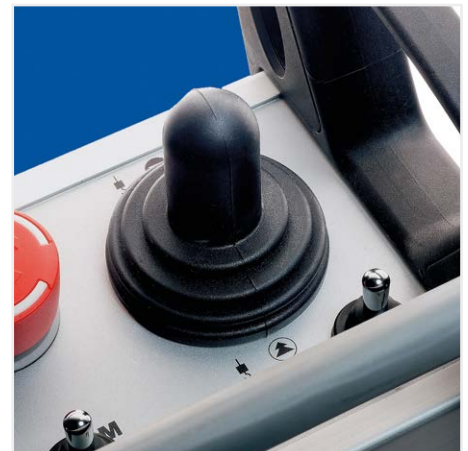

# ABURemote

The freedom you need

ABURemote gives you the freedom you need when transporting heavy loads. The load can be moved from the safest available standing position which offers the best overview.

The 'ABURemote Button' allows the operator to do this even with a single hand.

## User-friendly

operation

With the Radio Remote Control 'ABURemote Button', which is specially designed for optimised ergonomics, you can operate your crane with a single hand. Thanks to large command buttons facilitating easy access to the finely adjusted pressure points, your hand will not tire even during continuous operation.

## Backlit

display

Via the backlit display, data on chosen settings, active cranes and hoists, radio signal strength and battery charge is shown. And – if a load indicator system has been installed – the weight of the load on the hook is displayed in gross or net form if required.